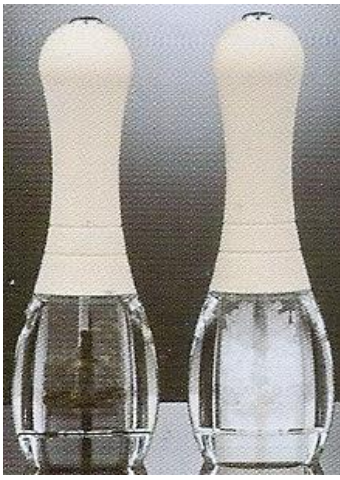

MOINHO SAL/PIM. DUETT
POLYACETAL/ 155MM ALT.
REF: DM1038105000CM