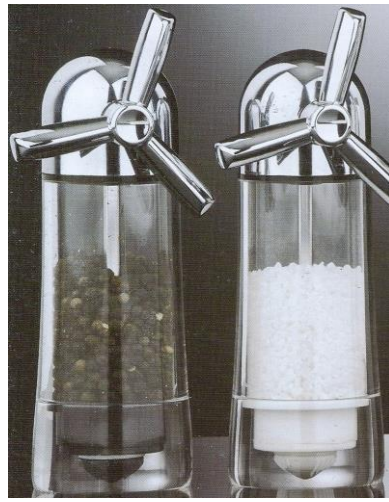

MOINHO MALAGUETA CHILLI
CERAMICA/ 145MM ALT.
REF: DM1037005000CH