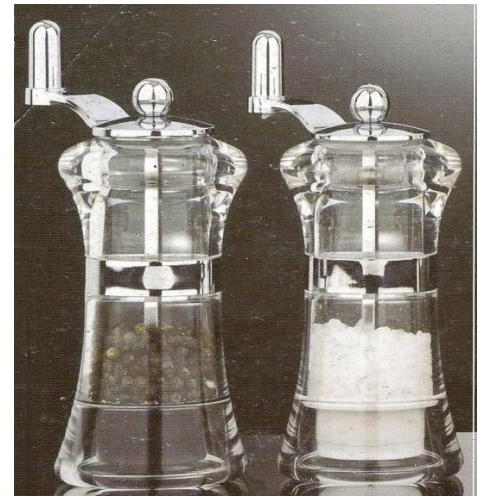

CONJ. MOINHOS MINI SKITTLE
POLYACETAL/ 128MM ALT.
REF:DM1015106991SET

MOINHO PIM. METRO
ACRILICO/ MM ALT.
REF: DM105610100PM
MOINHO SAL METRO
REF: DM1056102000SM