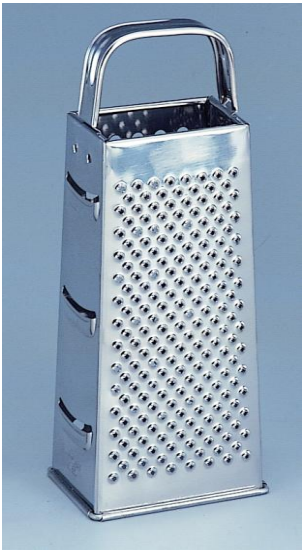

CONJUNTO 5 COLHERES MEDIDORAS
INOX
REF: 2081JTS

SACA-ROLHAS
INOX NIQUELADO
REF: 2053JTS

ABRE-LATAS
INOX NIQUELADO
REF: 2059JTS

DESCASCADOR
REF: 2055JTS

BASE REDONDA
INOX
REF: 2047JTS

BASE EXTENSIVEL
INOX
REF: 2082JTS

BASE EXTENSIVEL
INOX
REF: 2084JTS

ESCORREDOR LOIÇA
INOX
REF: 2071JTS

AÇUCAREIRO
INOX
REF: 2065JTS

RECHAUD 2 VELAS
INOX
REF: 2067JTS

RASPADOR 4 FACES
INOX
REF: 2070JTS

RASPADOR 6 FACES
INOX
REF: 2069TS

PINÇA GELO
INOX
REF: 2011JTS

TUBO CHÁ
INOX
REF: 2091JTS

CANELEIRO
INOX
REF: 2098JTS

CANELEIRO
INOX
REF: 2097JTS

SHAKER
INOX
REF: 2092JTS – 0,5L
REF: 2093JTS – 0,7L

FRAPÊ
INOX
REF: 2006JTS

SUP.P/GARRAFA
INOX
REF: 2061JTS